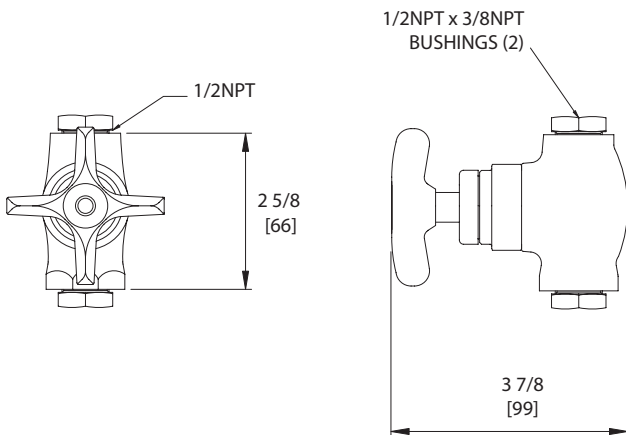

PROJECT NAME: _____

LOCATION: _____

SPECIFIER ITEM NO. _____ QTY: _____

ENCORE PART NO. _____

Encore[®] Shut Off Control Valve KHV-3850

Dimensions shown in inches (mm) are for reference only and are subject to change.

1/2" NPT Male Inlet and outlet
3/8" NPT bushings included (2)
Operating Temperature: 40 - 180°F
Operating Pressure: 20 - 125psi

Approximate shipping weight - 2 lbs
Warranty - 2 years parts

Shut Off Control Valve

Commercial Quality Features

- Gaskets and Seals Rated Commercial Hot 180°F
- Polished Chrome Plated Brass
- Full turn 1/4" commercial valve w/check valve
- 3/8" IPS inlet/outlet
- 1/2" universal
- Cross handle